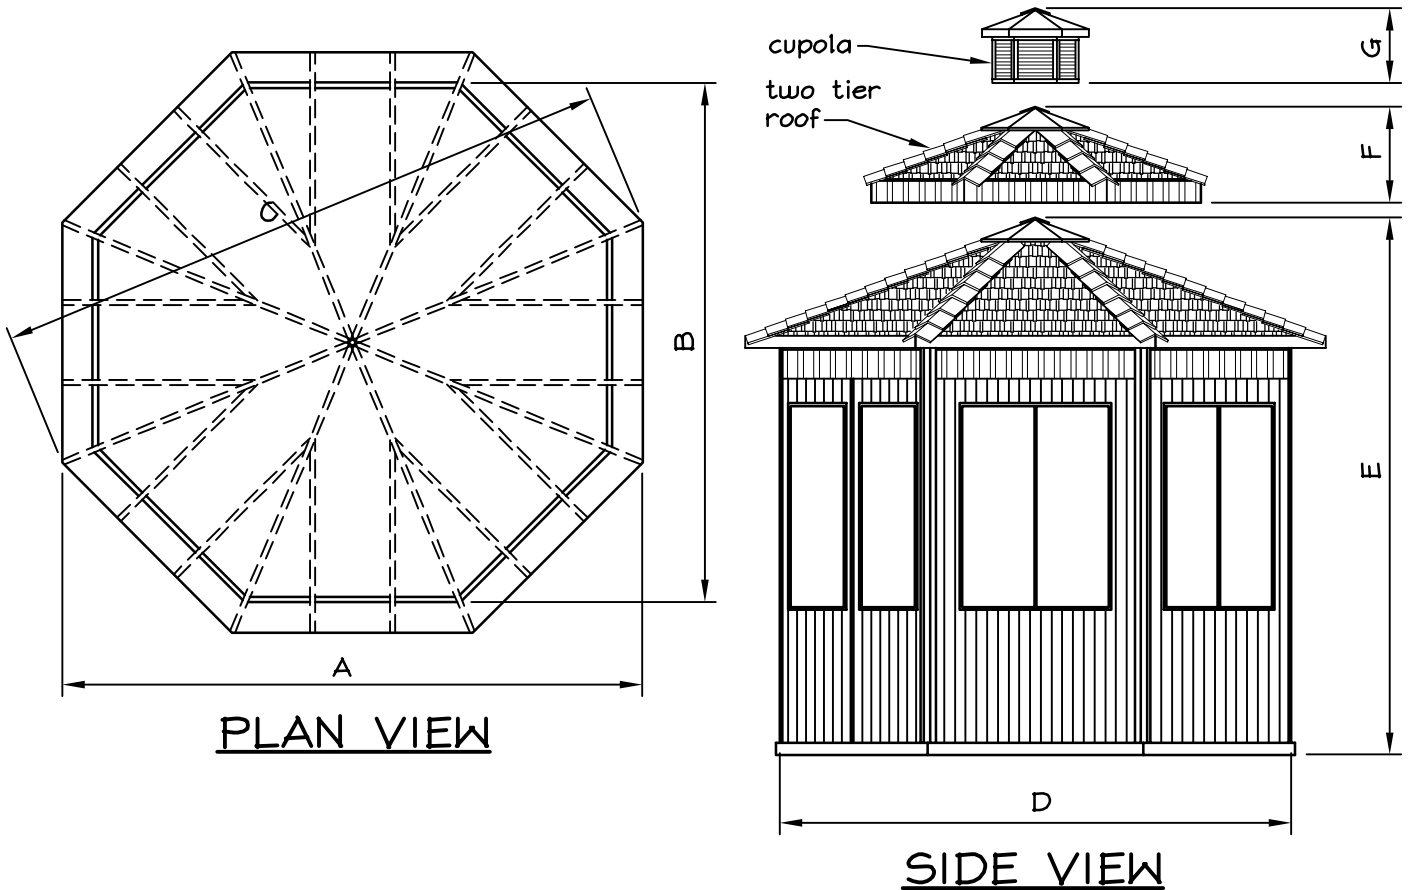

ALL SEASON OCTAGON GAZEBO SPECIFICATIONS

All Gazebos are constructed of 100% Western Red Cedar.

All framing components are nominal 2"x4" in size.

Wall posts consist of 2 - 2"x4" fastened together.

Measurements For All Season Octagon Gazebo	
Dimensions (Imperial)	
Size	12'
Inside Area	120 Sq. Ft.
A	13'-6"
B	12'-1"
C	15'-0"
D	13'-0"
E	10'-8"
F	1'-0"
G	1'-0"
Window Opening	3'-5 3/4"x3'-5 3/4"
Door	3'-3 1/2"x6'-3"
Weight	2200 lbs
Panelized Package Size	72"Wx88"Lx80"H

Note - Two tier roof and Cupola are optional