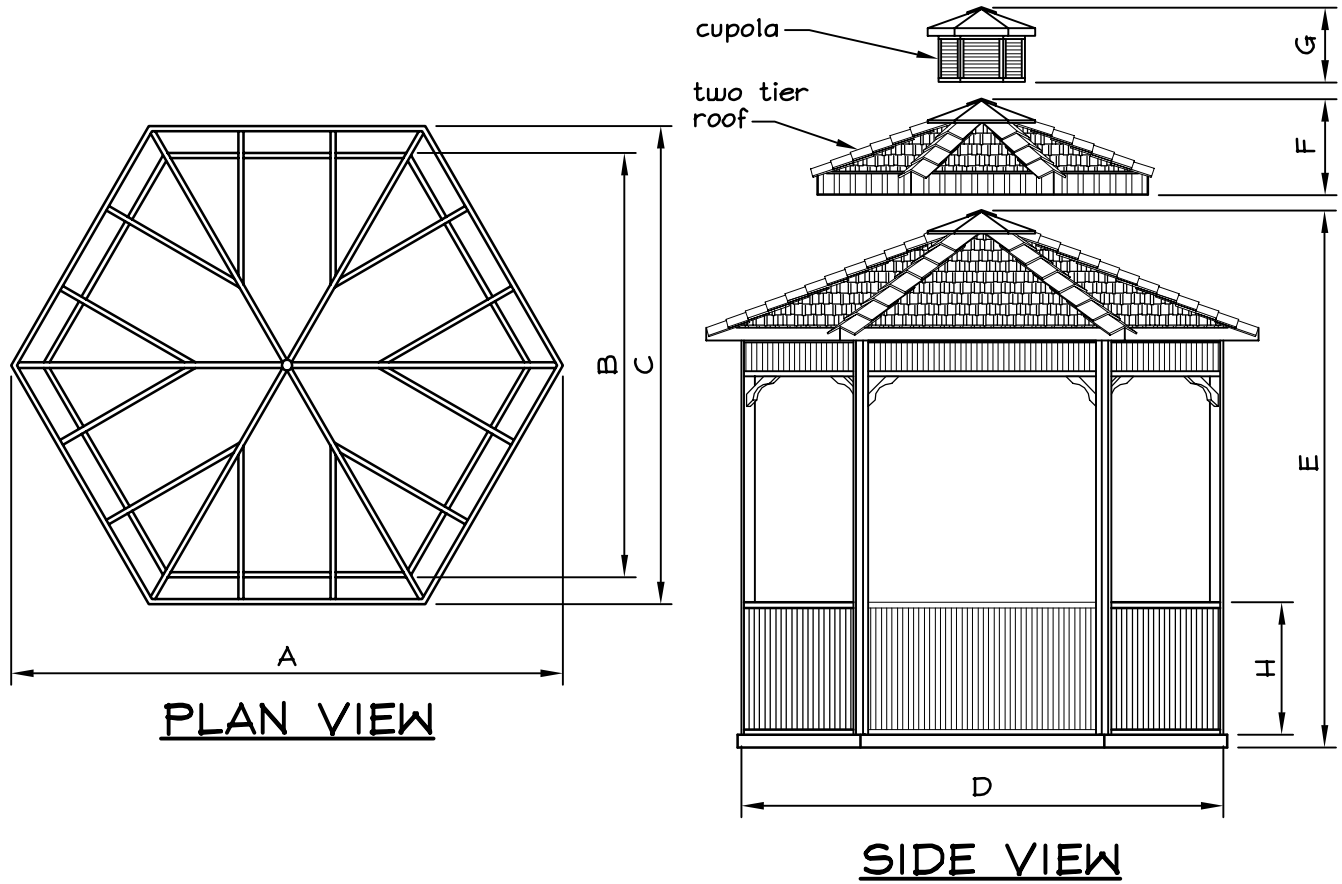

HEXAGON GAZEBO SPECIFICATIONS

All Gazebos are constructed of 100% Western Red Cedar.
 All framing components are nominal 2"x4" in size.
 Wall posts consist of 2 - 2"x4" fastened together.

PLAN VIEW

SIDE VIEW

Measurements For Hexagon Gazebo			
Dimensions (Imperial)			
Size	6'	8'	10'
Area	75 Sq. Ft.	85 Sq. Ft.	106 Sq. Ft.
A	8'-4"	11'-4"	12'-10"
B	7'-1"	8'-0"	9'-10"
C	7'-7"	9'-8"	11'-1"
D	7'-1"	9'-3"	11'-4"
E	8'-6"	9'-10"	10'-4"
F	N/A	1'-0"	1'-0"
G	N/A	1'-0"	1'-0"
H	N/A	3'-1"	3'-1"
Door	3'-1"x6'-1"	4'-2"x6'-1"	5'-2 1/2"x6'-1"
Weight	850 lbs	1300 lbs	1700 lbs
Precut Package Size	48"Wx85"Lx30"H	48"Wx87"Lx30"H	48"Wx88"Lx33"H
Panelized Package Size	72"Wx85"Lx30"H	72"Wx87"Lx30"H	50"Wx87"Lx55"H

Note - Two tier roof and Cupola are optional
 Door opening when screen kit purchased is 34"x79"