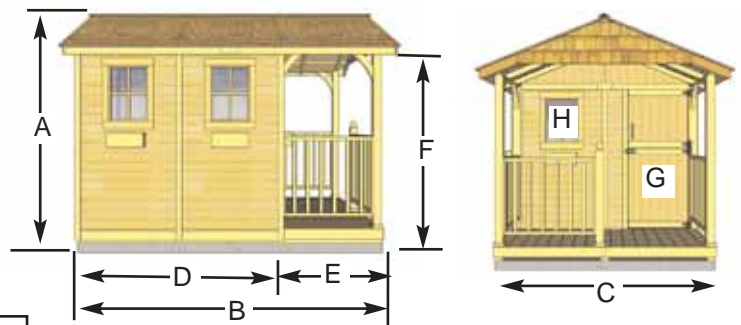

8'x12' Santa Rosa Garden Shed

Item#SR812

The Santa Rosa is an ideal garden shed for mom, a playhouse for the kids, or a retreat for dad. Versatile and functional, this attractive cedar garden building will blend into any landscape setting.

The Santa Rosa Kit Includes:

- 3 Functional Windows with Screens
- 31" Wide Functional Dutch Door
- Decorative Cedar Shingle Gables
- Western Red Cedar Construction
- 4 ft Cedar Deck on Porch
- Mahogany Veneer on Interior Panels
- Cedar Roof with Shingles Already Attached
- Panelized For Quick Assembly
- Hardware Included (screws and nails).

Specifications:

- A: Outside Height = 105"
- B: Outside Wall Depth = 138 1/2"
- C: Outside Wall Width = 98"
- D: Enclosed Shed Depth = 93"
- E: Porch Depth = 44"
- F: Front Porch Roof Height = 78"
- G: Window Openings = 14" x 20"
- H: Door Dimensions = 31" w x 72" h