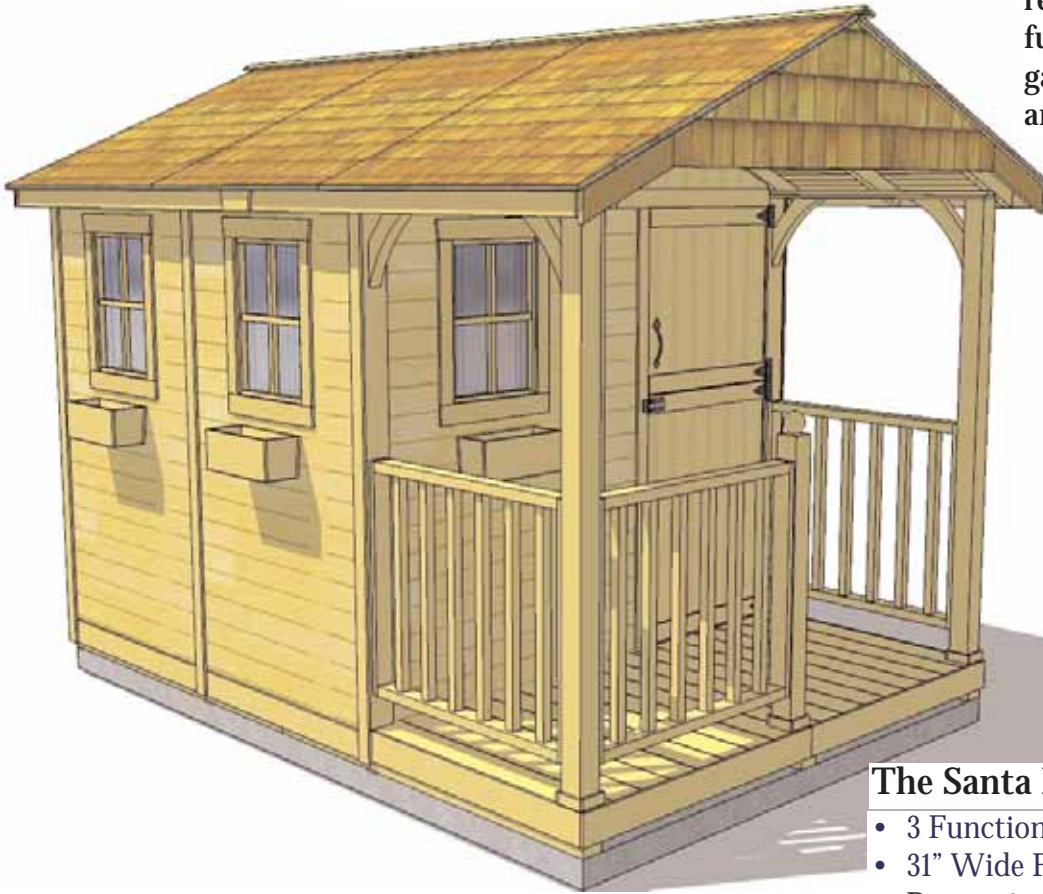

8'x12' Santa Rosa Garden Shed

Item#SR812

The Santa Rosa is an ideal garden shed for mom, a playhouse for the kids, or a retreat for dad. Versatile and functional, this attractive cedar garden building will blend into any landscape setting.

The Santa Rosa Kit Includes:

- 3 Functional Windows with Screens
- 31" Wide Functional Dutch Door
- Decorative Cedar Shingle Gables
- Western Red Cedar Construction
- 4 ft Cedar Deck on Porch
- Mahogany Veneer on Interior Panels
- Cedar Roof with Shingles Already Attached
- Panelized For Quick Assembly
- Hardware Included (screws and nails).

Specifications:

- A: Outside Height = 105"
- B: Outside Wall Depth = 138 1/2"
- C: Outside Wall Width = 98"
- D: Enclosed Shed Depth = 93"
- E: Porch Depth = 44"
- F: Front Porch Roof Height = 78"
- G: Window Openings = 14" x 20"
- H: Door Dimensions = 31" w x 72" h