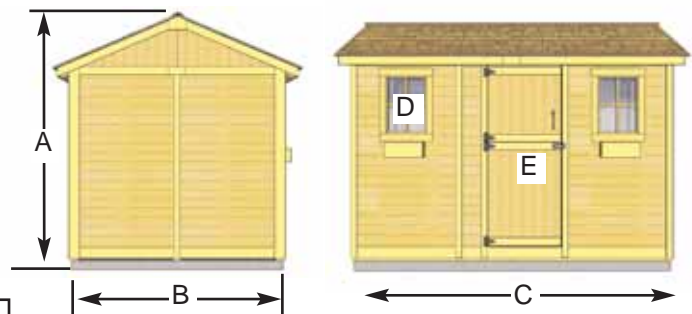

## 8'x12' Cabana Garden Shed

Item#CB128

The Cabana is an excellent multipurpose garden shed. Ideal as a playhouse, poolside retreat, workshop or storage building for garden or pool equipment.

### The Cabana Kit Includes:

- 2 Functional Windows with Screens
- 31" Wide Functional Dutch Door
- Western Red Cedar Construction
- 2x3 Frame Construction
- Mahogany Veneer on Interior Panels
- Cedar Roof with Shingles Already Attached
- Panelized For Quick Assembly
- Hardware Included (screws and nails).

### Specifications:

- A: Outside Height = 105"  
B: Outside Wall Depth = 98"  
C: Outside Wall Width = 138 1/2"  
D: Window Opening = 14" w x 20" h  
E: Door Dimensions = 31" w x 72" h

Shipping Pkg. Size: 48" w 52" h x 88" l  
Shipping Weight: = 1200 lbs