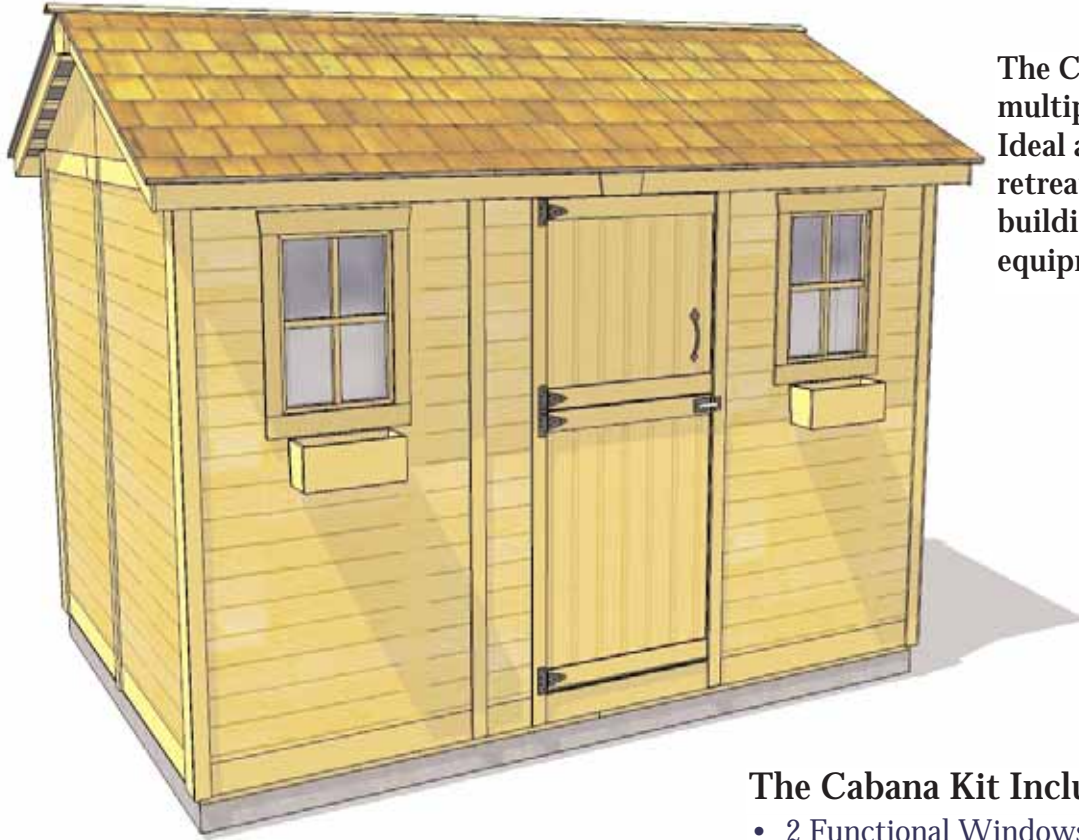

## 8'x12' Cabana Garden Shed

Item#CB128

The Cabana is an excellent multipurpose garden shed. Ideal as a playhouse, poolside retreat, workshop or storage building for garden or pool equipment.

### The Cabana Kit Includes:

- 2 Functional Windows with Screens
- 31" Wide Functional Dutch Door
- Western Red Cedar Construction
- 2x3 Frame Construction
- Mahogany Veneer on Interior Panels
- Cedar Roof with Shingles Already Attached
- Panelized For Quick Assembly
- Hardware Included (screws and nails).

### Specifications:

- A: Outside Height = 105"  
B: Outside Wall Depth = 98"  
C: Outside Wall Width = 138 1/2"  
D: Window Opening = 14" w x 20" h  
E: Door Dimensions = 31" w x 72" h

Shipping Pkg. Size: 48" w 52" h x 88" l  
Shipping Weight: = 1200 lbs