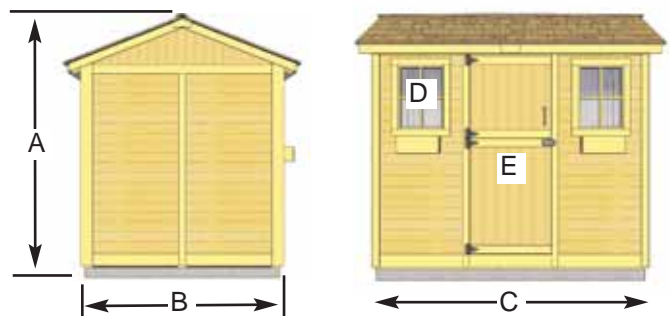

9'x6' Cabana Garden Shed

Item#CB96

The Cabana is an excellent multipurpose garden shed. Ideal as a playhouse, poolside retreat, workshop or storage building for garden or pool equipment.

The Cabana Kit Includes:

- 2 Functional Windows with Screens
- 31" Wide Functional Dutch Door
- Western Red Cedar Construction
- 2x3 Frame Construction
- Mahogany Veneer on Interior Panels
- Cedar Roof with Shingles Already Attached
- Panelized For Quick Assembly
- Hardware Included (screws and nails).

Specifications:

- A: Outside Height = 101"
- B: Outside Wall Depth = 77"
- C: Outside Wall Width = 106"
- D: Window Opening = 14" w x 20" h
- E: Door Dimensions = 31" w x 72" h

Shipping Pkg. Size: 48" w x 47" h x 88" l
Shipping Weight: = 950 lbs