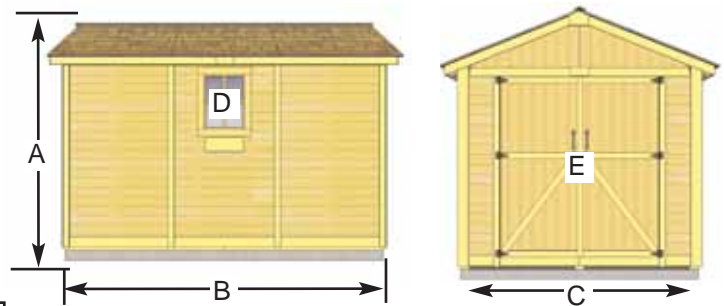

# 8'x12' SpaceMaker Storage Shed

Item#SM812

The SpaceMaker is our bestseller for storage solutions.

### The SpaceMaker Kit Includes:

- 1 Fixed Window (16" w x 22" h)
- 62" Wide Double Doors
- Western Red Cedar Construction
- 2x3 Frame Construction
- Mahogany Veneer on Interior Panels
- Cedar Roof with Shingles Already Attached
- Panelized For Quick Assembly
- Hardware Included (screws and nails).

### Specifications:

- A: Outside Height = 105"
- B: Outside Wall Depth = 138 1/2"
- C: Outside Wall Width = 98"
- D: Window Opening = 16" w x 22" h
- E: Door Dimensions = 62" w x 72" h

Shipping Pkg. Size: 48" w x 47" h x 88" l  
Shipping Weight: = 1175 lbs