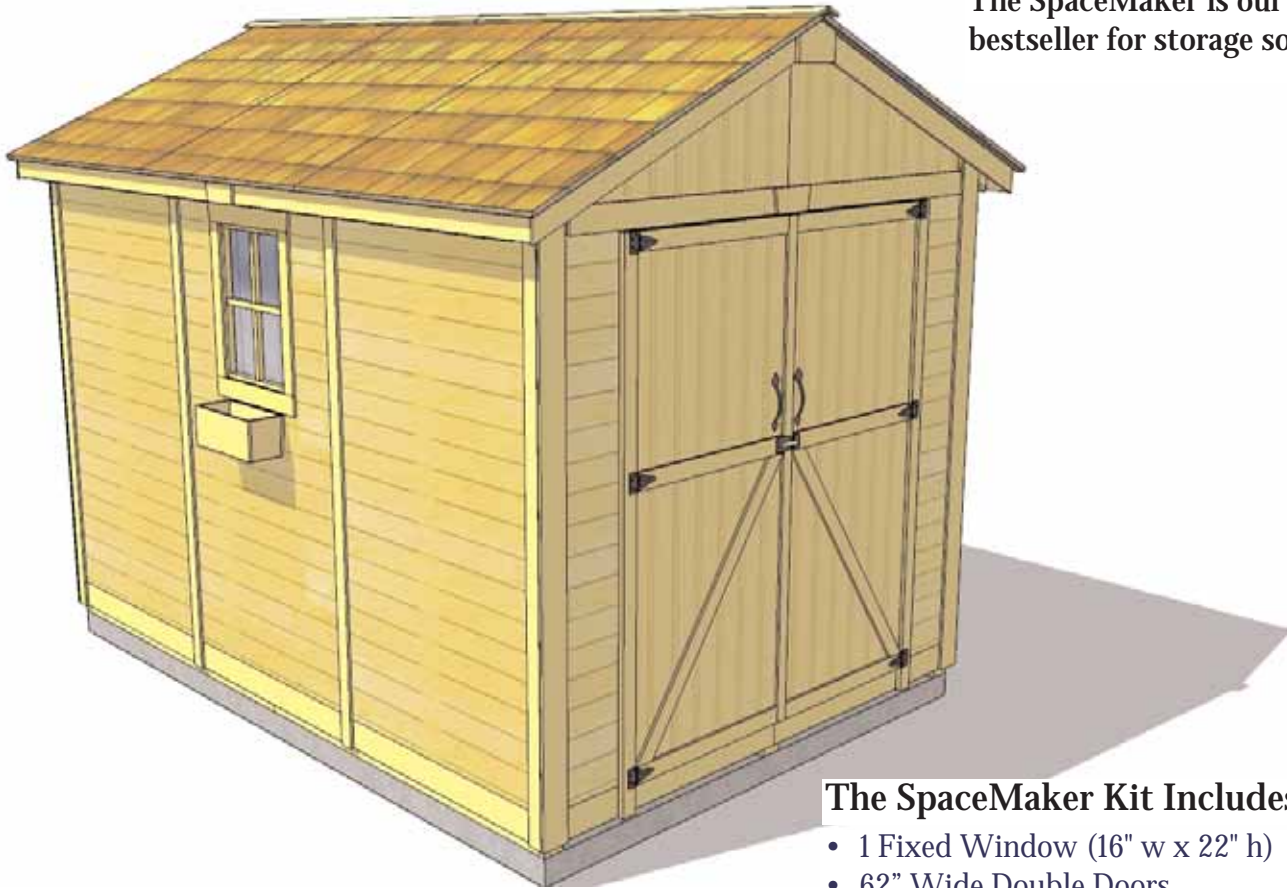

# 8'x12' SpaceMaker Storage Shed

Item#SM812

The SpaceMaker is our bestseller for storage solutions.

### The SpaceMaker Kit Includes:

- 1 Fixed Window (16" w x 22" h)
- 62" Wide Double Doors
- Western Red Cedar Construction
- 2x3 Frame Construction
- Mahogany Veneer on Interior Panels
- Cedar Roof with Shingles Already Attached
- Panelized For Quick Assembly
- Hardware Included (screws and nails).

### Specifications:

- A: Outside Height = 105"
- B: Outside Wall Depth = 138 1/2"
- C: Outside Wall Width = 98"
- D: Window Opening = 16" w x 22" h
- E: Door Dimensions = 62" w x 72" h

Shipping Pkg. Size: 48" w x 47" h x 88" l  
Shipping Weight: = 1175 lbs